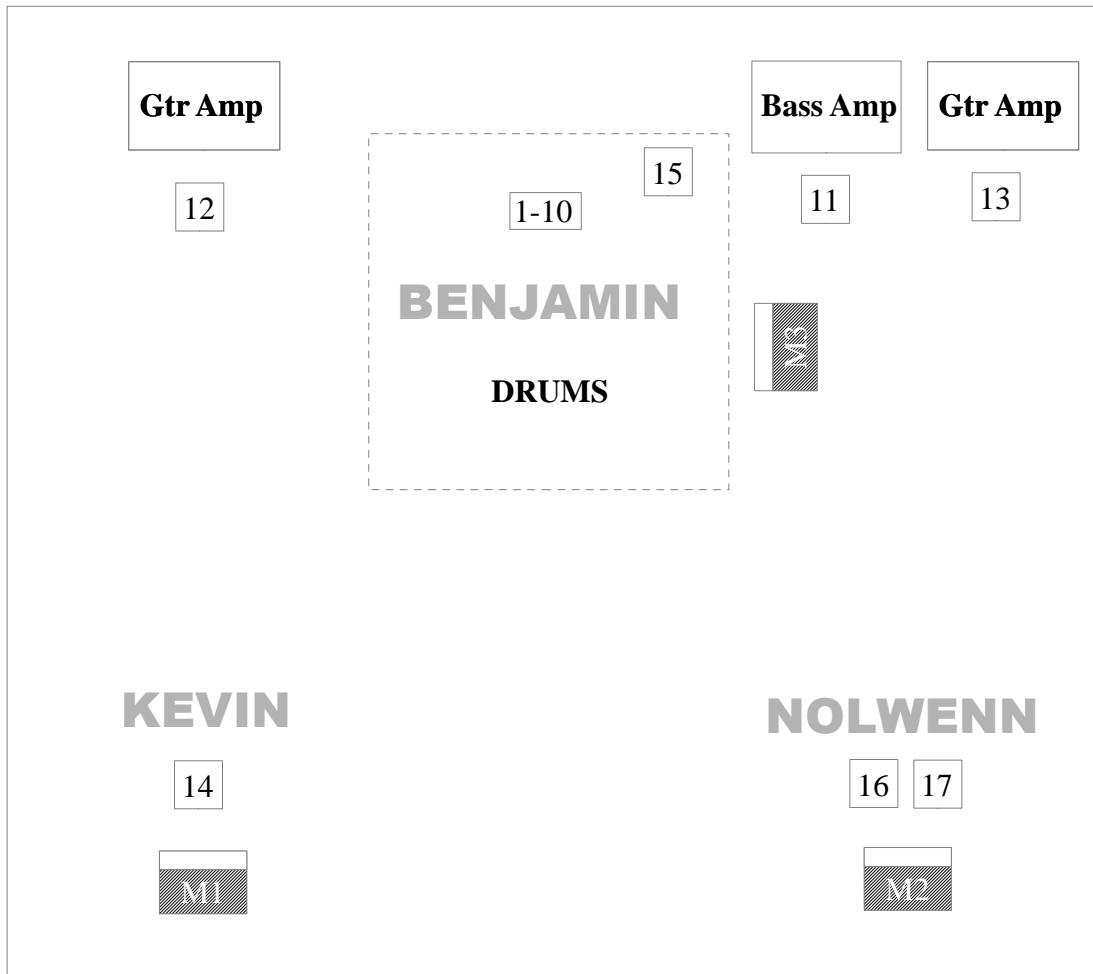

SOUND TECHNICAL RIDER

FOH

- 2/3 ways active PA system
- Mixing console 24 channels/6 aux
 - Digital : M7CL, LS9-32, PM5D
 - Analog : Legend 3000, Siena 400, Verona 400, Serie Five...
- 1 Bands graphic equalizer
- 3 Gates/Compressors
- 3 Compressors
- 2 Pcm91
- 1 CD player

MONITOR

- 3 monitors channels
 - 3 x identical wedges
 - 5 x 31 bands graphic equalizer

We don't come with monitor tech .

PATCH

	Instrument	Source	Insert
1	Kick	E901	Gate+Comp
2	Kick 2	Beta52	Gate+Comp
3	Sn Top	Sm57	Comp
4	Sn Bottom	E604	Gate+Comp
5	HH	Sm81	
6	Tom 1	E604	Gate
7	Tom 2	E604	Gate
8	Tom 3	E604	Gate
9	OH L	Sm81	
10	OH R	Sm81	
11	Bass DI	DI	Comp
12	Gtr mic 1	E609	
13	Gtr mic 2	Sm57	
14	BV 1	Sm58	
15	BV 2	Sm58	
16	Vocal FX	DI	
17	Vocal Lead	Beta58	Comp
18	Vocal Monitor	Y cable	
St1	PCM91		
St2	PCM91		

STAGE PLOT

N° Patch

M1 Wedges